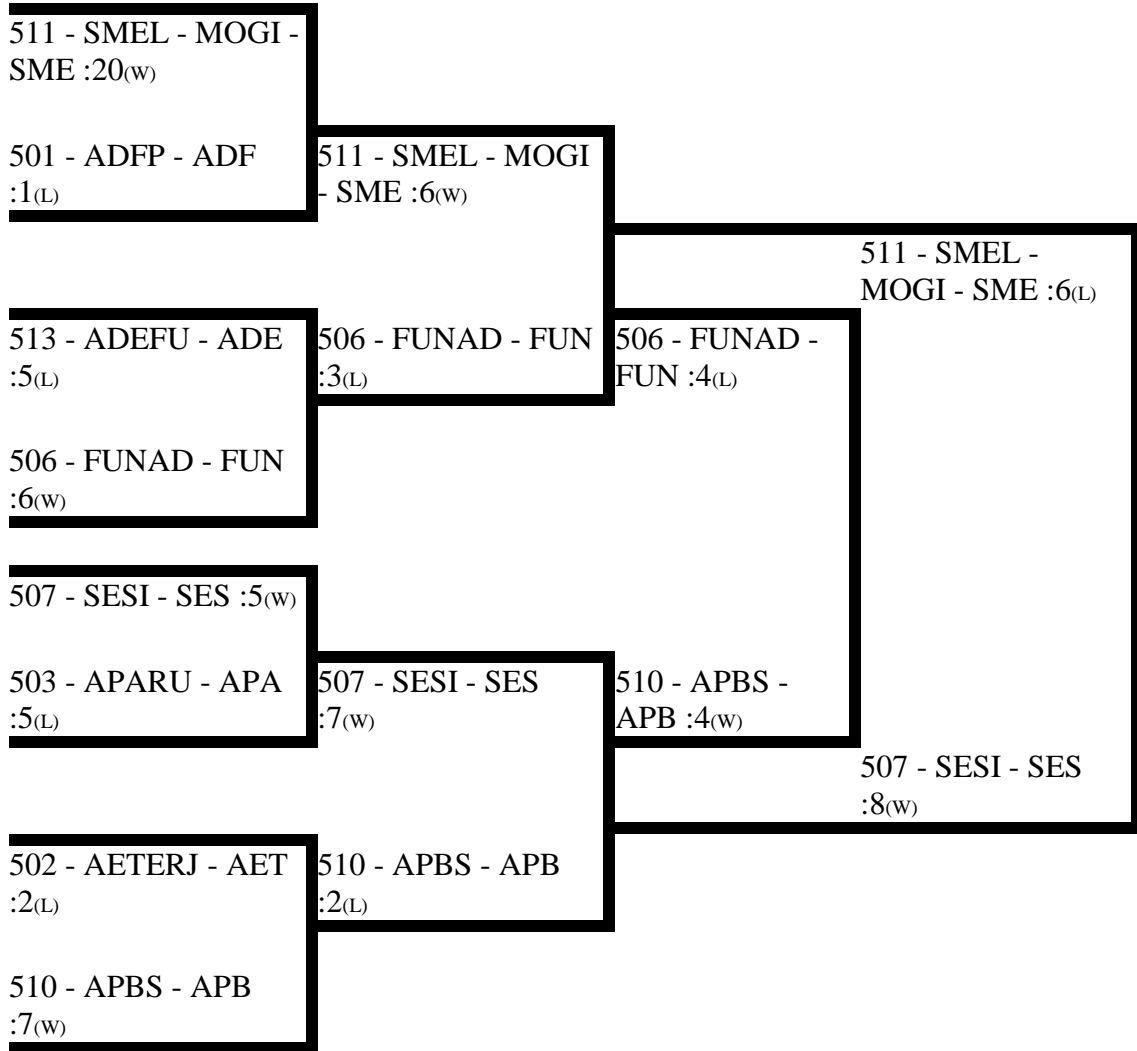

**Pool B**

No .	Name	Country	1	2	3	4	Won	Lost	Score	Conceded	Points	Position
507	SESI	SES		w 8_3	w 8_1	w 12_2	3	0	28	6	6	1
503	APARU	APA	L 3_8		L 4_6	w 13_0	1	2	20	14	2	3
506	FUNAD	FUN	L 1_8	w 6_4		w 12_2	2	1	19	14	4	2
505	ATIVA	ATI	L 2_1 2	L 0_1 3	L 2_1 2		0	3	4	37	0	4

**Pool C**

No .	Name	Country	1	2	3	4	Won	Lost	Score	Conceded	Points	Position
508	ADD	ADD		L 1_5	L 5_7	L 3_9	0	3	9	21	0	4
502	AETERJ	AET	w 5_1		L 4_5	w 6_0	2	1	15	6	4	1
501	ADFP	ADF	w 7_5	w 5_4		L 3_7	2	1	15	16	4	3
513	ADEFU	ADE	w 9_3	L 0_6	w 7_3		2	1	16	12	4	2

**Elimination Round's Section**

1/4Final

1/2Final

3°/4°

FINAL

(\*) Best of points will be filled after building next phase.

**Final Score Section**

**(Final)**